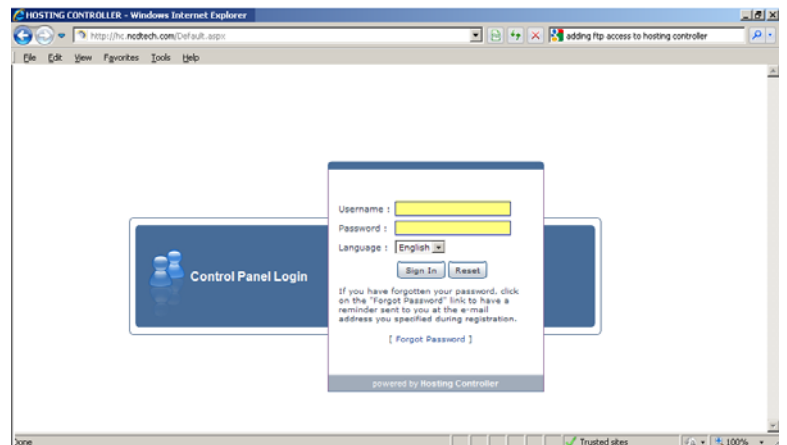

NCDTech Hosting Services

Web Admin : valeost! | Language : English

[[Home]](#) [[Sign Out]](#)

- General
  - User Manager
  - Domains
- Hosting Manager
  - Hosting Plans
  - Billing System
  - Funds Manager
  - Reports
- Toolbox
  - Tools
- System
  - My Server
- Help
  - Trouble Ticket
  - Message Center

Welcome !

Hosting Controller is complete hosting automation solution and an ideal application to diversify web hosting servers in cluster environment for both Windows & Linux servers. This is all what you need to put your hosting business on auto pilot.

- Profile
- Display Settings
- Change Password
- Online Tutorials
- Quick Links

Message Center

No Message.

Resource Usage Summary

	Allocated	Used	Left
User Accounts	∞	4	∞
Domains	∞	1	∞
Sub-Domains	∞	0	∞
Web Space (MB)	∞	3.3018	∞
Bandwidth (MB)	∞	0.0302	∞
SQL Server Databases	∞	0	∞
MySQL Databases	∞	2	∞

System Information

Control Panel Version :	8
Build No. :	8.00.0007
Theme :	VogueTree (Blue)
Operating System :	Windows / Linux

Plans

Purchased Plans	1

Tickets

Total Tickets	0
Pending Tickets	0
Closed Tickets	0